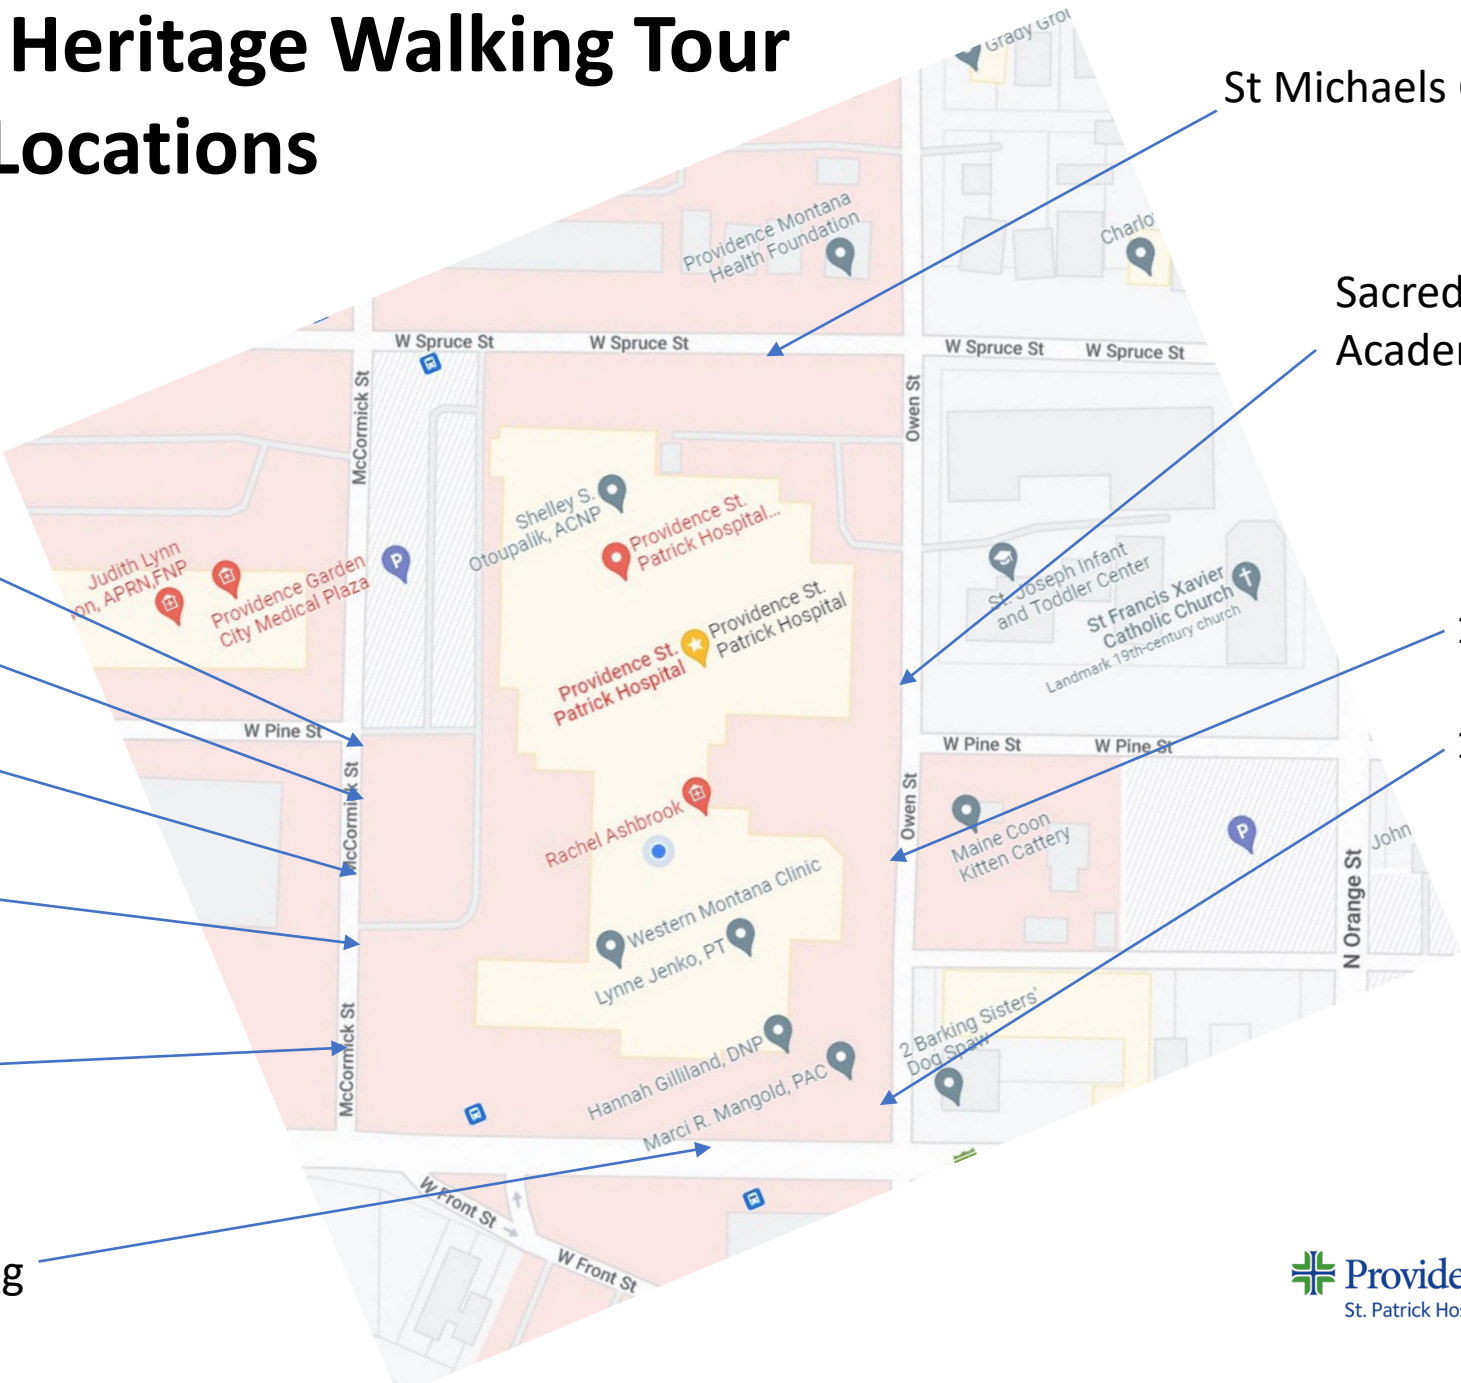

St Patrick Hospital Heritage Walking Tour

Sign Locations

St Joseph School (actual location was on pine street/McCormick NE Corner)

Laundry

1945/46 School of Nursing

1873 Building

Outbuildings

1952 Broadway Building

St Michael's Church

Sacred Heart Academy

1889 Building

1923 Annex